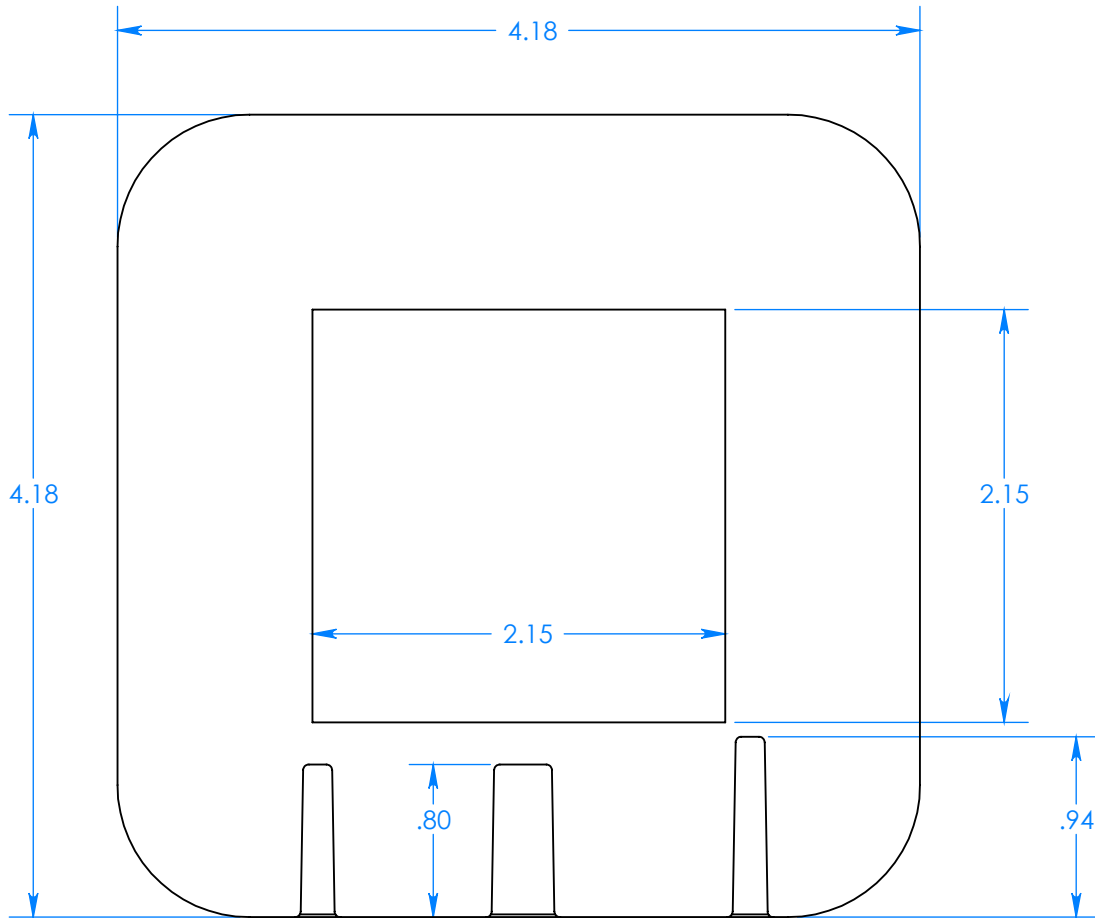

EI 212 x 2-1/8  
228-2969

All dimensions for reference only. Samples available upon request.  
Foremost Plastic Products Company, inc. Phone 1-708-452-5300  
E-Mail: sales@foremostplastic.com Fax 1-708-452-0446