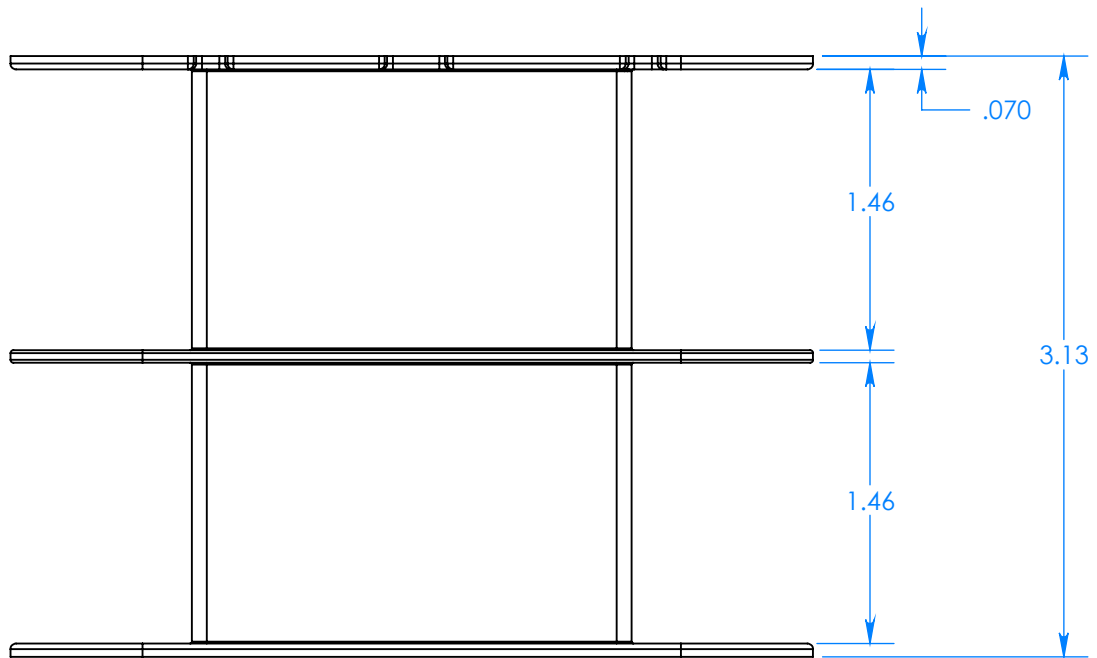

EI 212 x 2-1/8  
228-2969

All dimensions for reference only. Samples available upon request.  
Foremost Plastic Products Company, inc. Phone 1-708-452-5300  
E-Mail: sales@foremostplastic.com Fax 1-708-452-0446